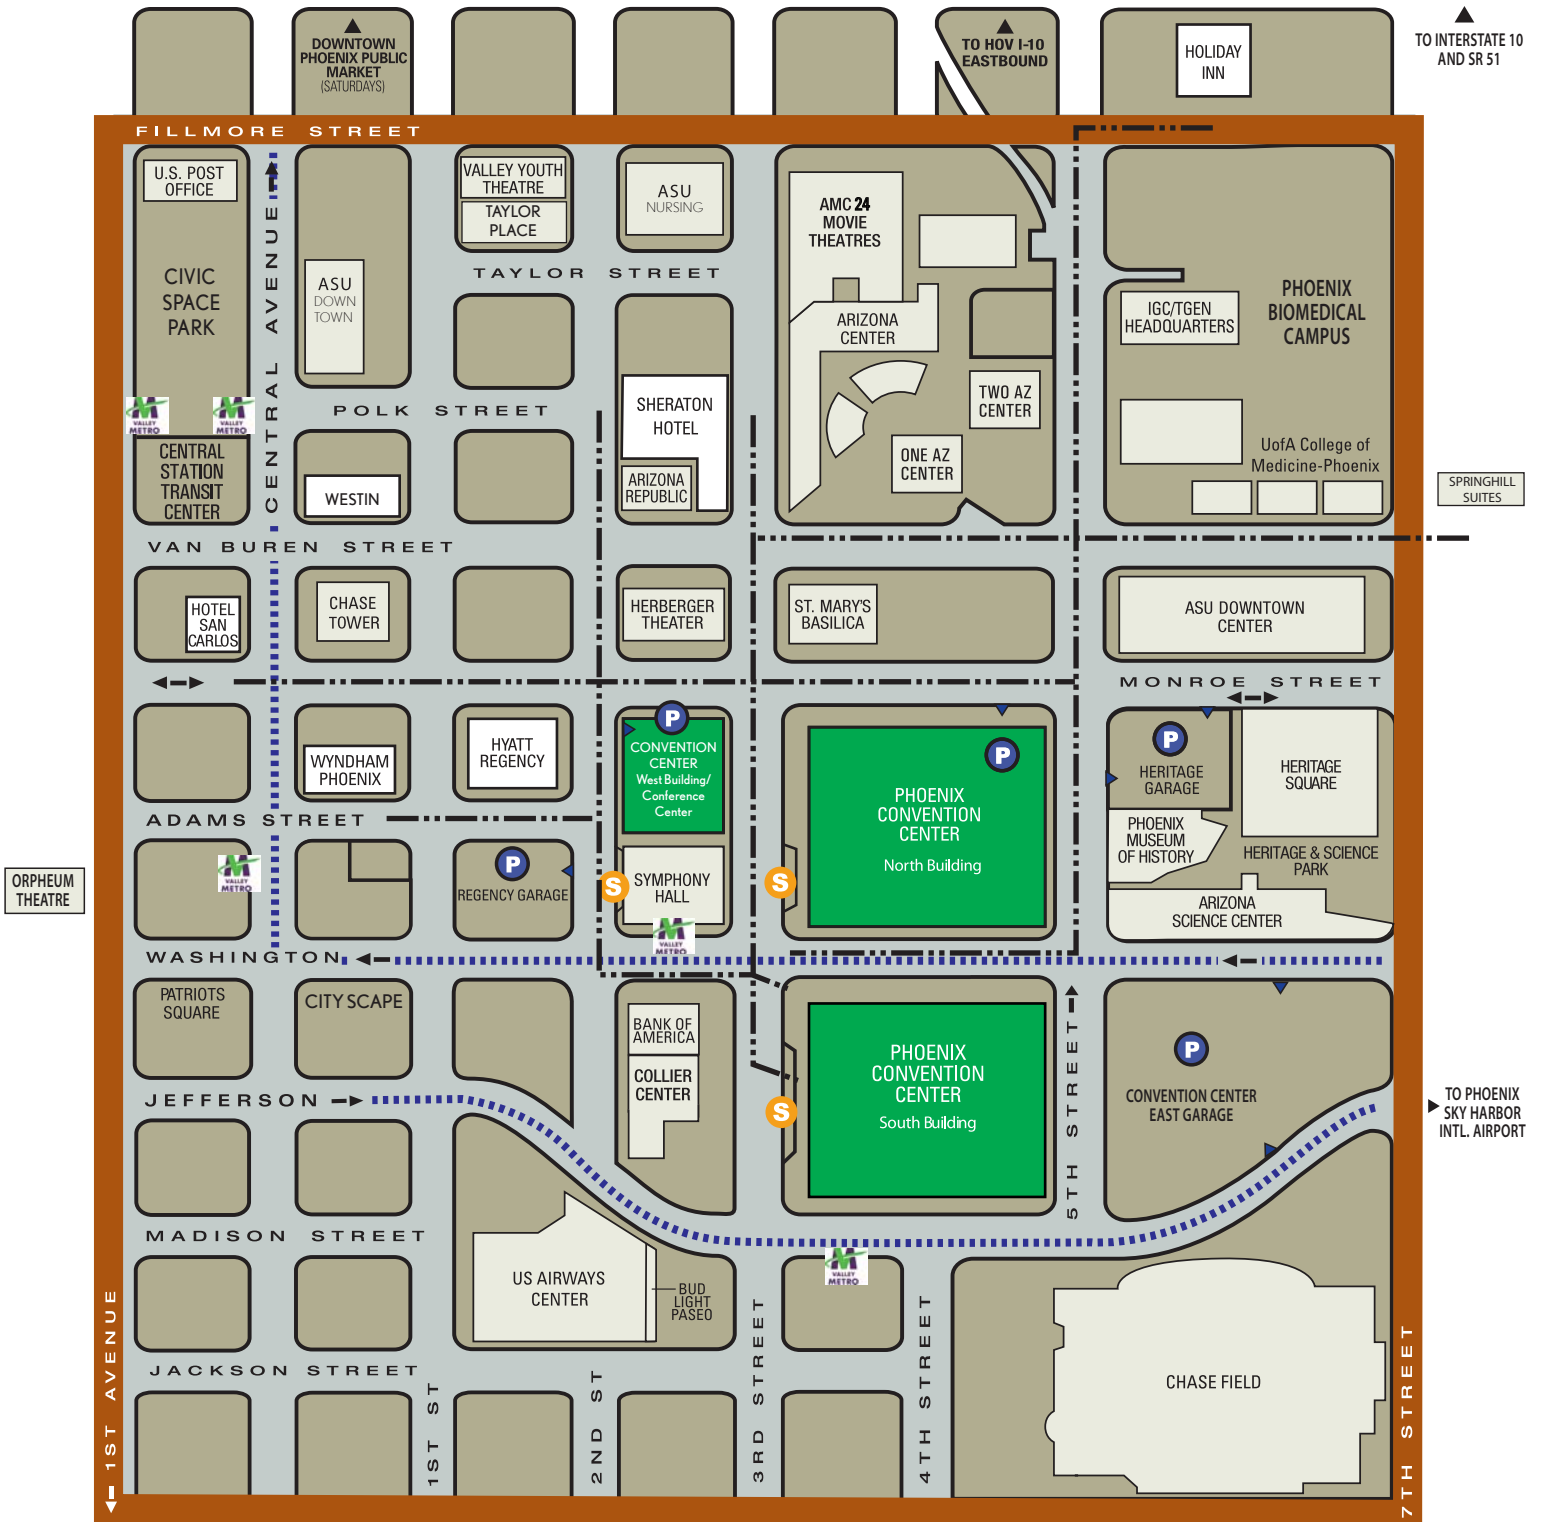

PHOENIX CONVENTION CENTER WALKING & PARKING GUIDE

LEGEND

- P Parking Garages
- ▶ Parking Garage Entrance
- Pedestrian Route to West & South Buildings
- ⋯⋯⋯ Light Rail Station
- METRO Light Rail
- S Shuttle Drop-Off/Pick-up